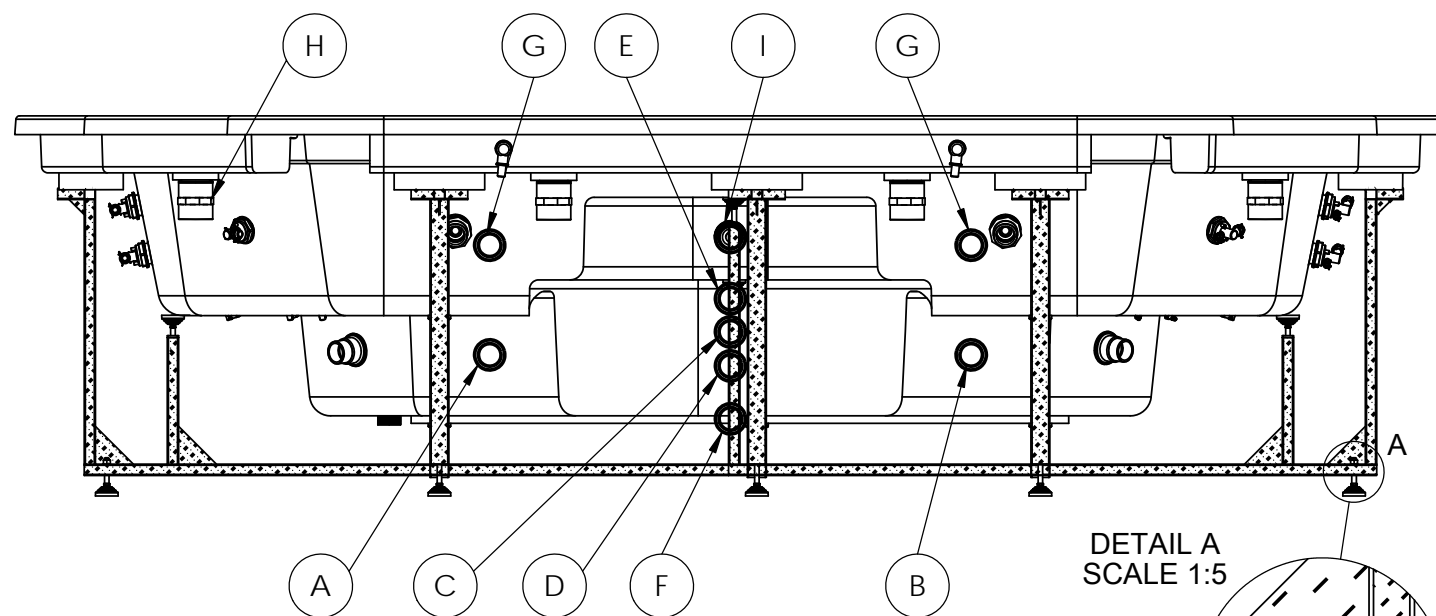

DETAIL A
SCALE 1:5

Max 60 mm
Min 30 mm