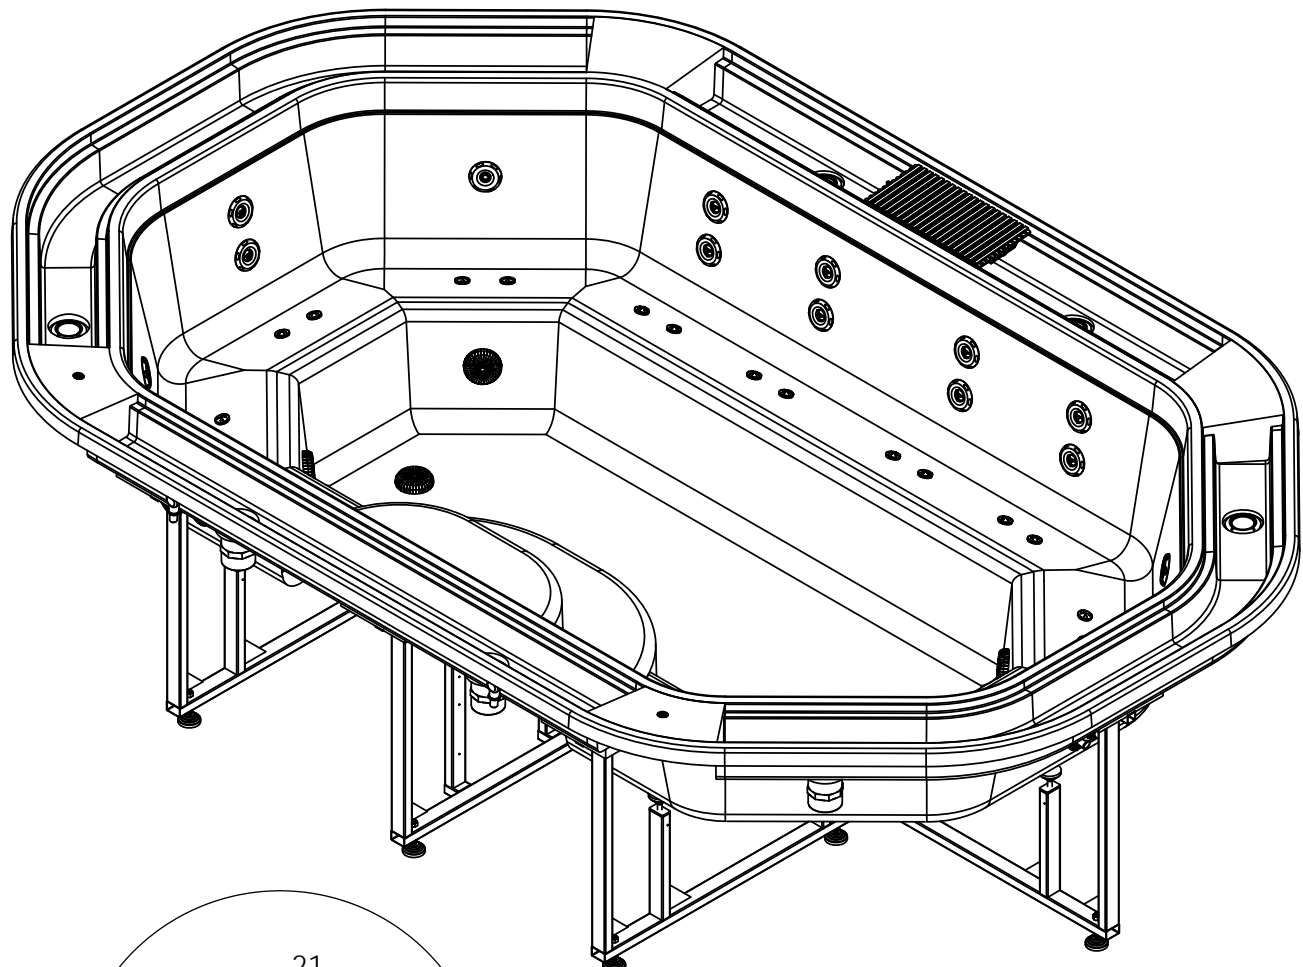

General specifications	
Spa weight (dry)	373 Kg
Spa weight (filled)	2863 Kg
Package dimension	3970x2250x2200mm
Package weight	595 Kg

DETAIL GRID
SCALE 1:4

According to our policy of continuous improvement, dimensions, features or components of this product can be partially or completely changed without prior notice. It's Customer responsibility to verify that this is the last version of the drawing

↑ ↑
HYDRAULIC CONNECTIONS ACCESS

Change No.	Date	Name	Modification
03	12/06/2014	I.Pozo	New spare template
02	19/09/2013	X.Codina	New Templates
01	18/11/2009	M.Freixes	Updating dimensions

Remarks Dimensions in mm. General Tolerances +/- 10mm			COMMERCIAL DRAWING		
Drawn	17/03/2009	C. Garcia			
Checked	17/03/2009	A.Deu		Part Number	43598
Scale	1:20			Rev.	03
Sheet	1/3			First Angle Projection	
General Tolerance DIN 7168 ISO 2768g					
Property of IBERSPA S.L. Avda. Pla d'Urgell 2-8 25200 Cervera, Spain. Don't use without permission. Keep this information confidential and use it solely for the permitted purpose.					