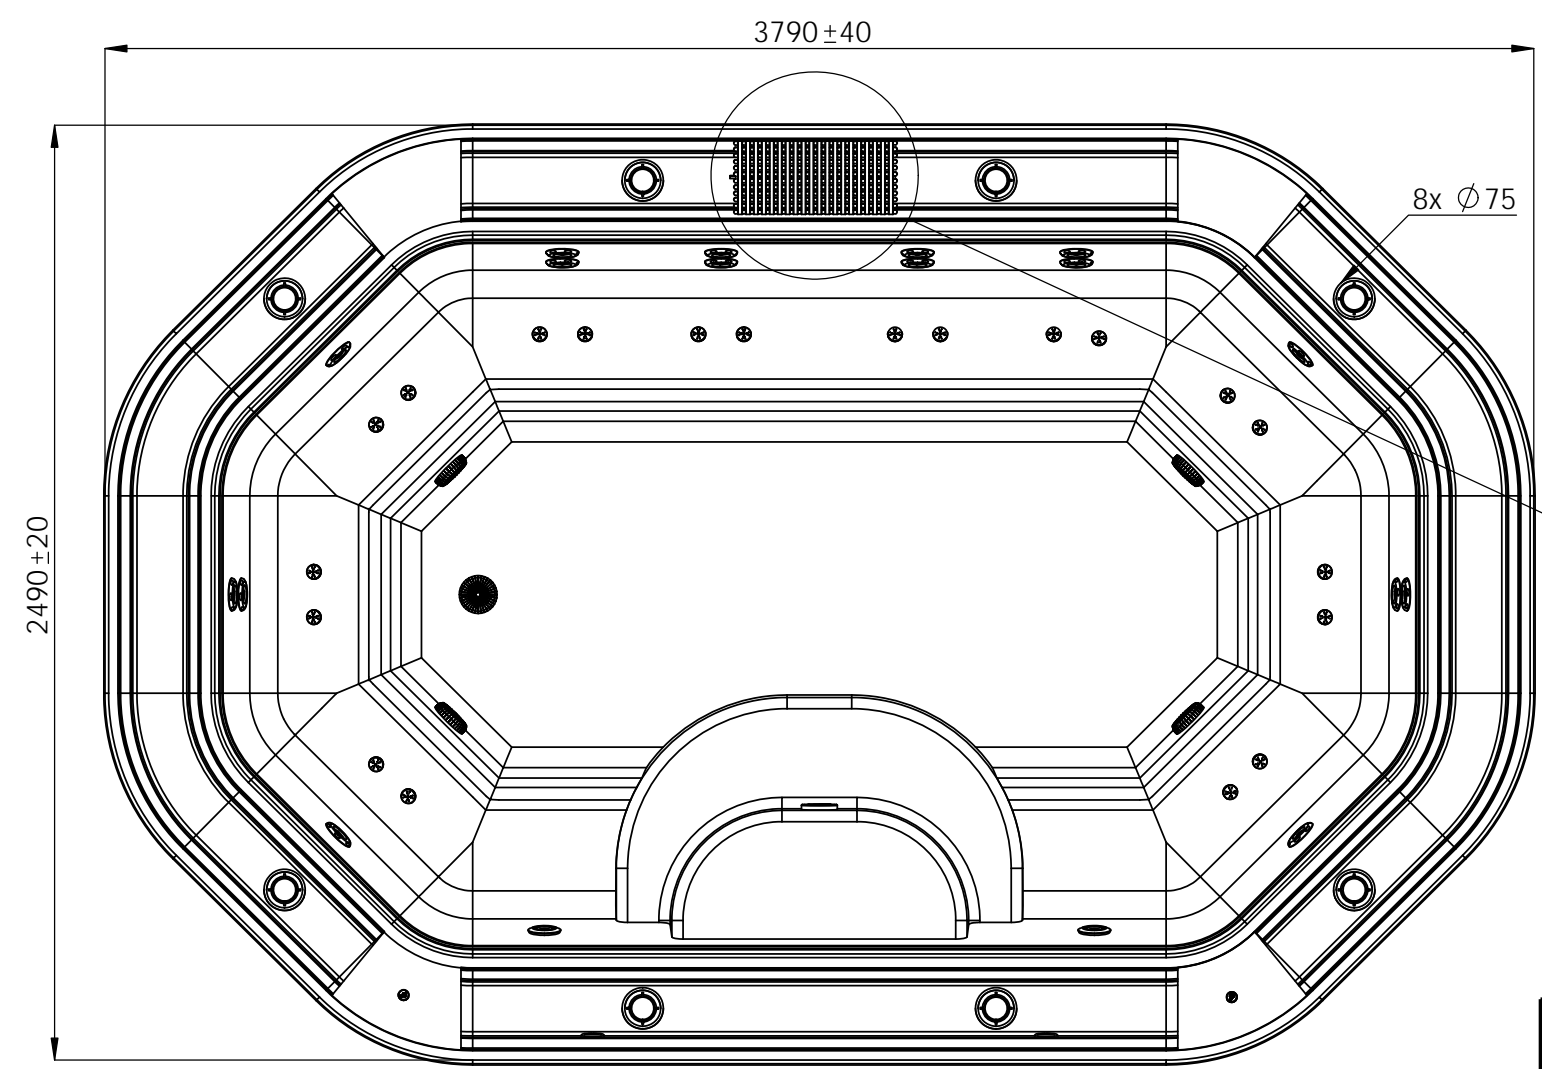

General specifications	
Spa weight (dry)	373 Kg
Spa weight (filled)	2863 Kg
Package dimension	3970x2250x2200mm
Package weight	595 Kg

DETAIL GRID
SCALE 1:4

According to our policy of continuous improvement, dimensions, features or components of this product can be partially or completely changed without prior notice. It's Customer responsibility to verify that this is the last version of the drawing

↑ ↑
HYDRAULIC CONNECTIONS ACCESS

Change No.	Date	Name	Modification
03	12/06/2014	I.Pozo	New spare template
02	19/09/2013	X.Codina	New Templates
01	18/11/2009	M.Freixes	Updating dimensions

Remarks Dimensions in mm. General Tolerances +/- 10mm			COMMERCIAL DRAWING		
Drawn	17/03/2009	C. Garcia			
Checked	17/03/2009	A.Deu		Part Number	43598
Scale	1:20			Rev.	03
Sheet	1/3			First Angle Projection	
General Tolerance DIN 7168 ISO 2768g					
Property of IBERSPA S.L. Avda. Pla d'Urgell 2-8 25200 Cervera, Spain. Don't use without permission. Keep this information confidential and use it solely for the permitted purpose.					

Change No.	Date	Name	Modification
03	12/06/2014	I.Pozo	New spare template
02	19/09/2013	X.Codina	New Templates
01	18/11/2009	M.Freixes	Updating dimensions

Remarks Dimensions in mm. General Tolerances +/- 10mm			COMMERCIAL		
Drawn	17/03/2009	C. Garcia		Part Number	Rev.
Checked	17/03/2009	A.Deu		43598	03
Scale	1:20	General Tolerance DIN 7168 ISO 2768g		First Angle Projection	
Sheet	2/3		Property of IBERSPA S.L. Avda. Pla d'Urgell 2-8 25200 Cervera, Spain. Don't use without permission. Keep this information confidential and use it solely for the permitted purpose.		