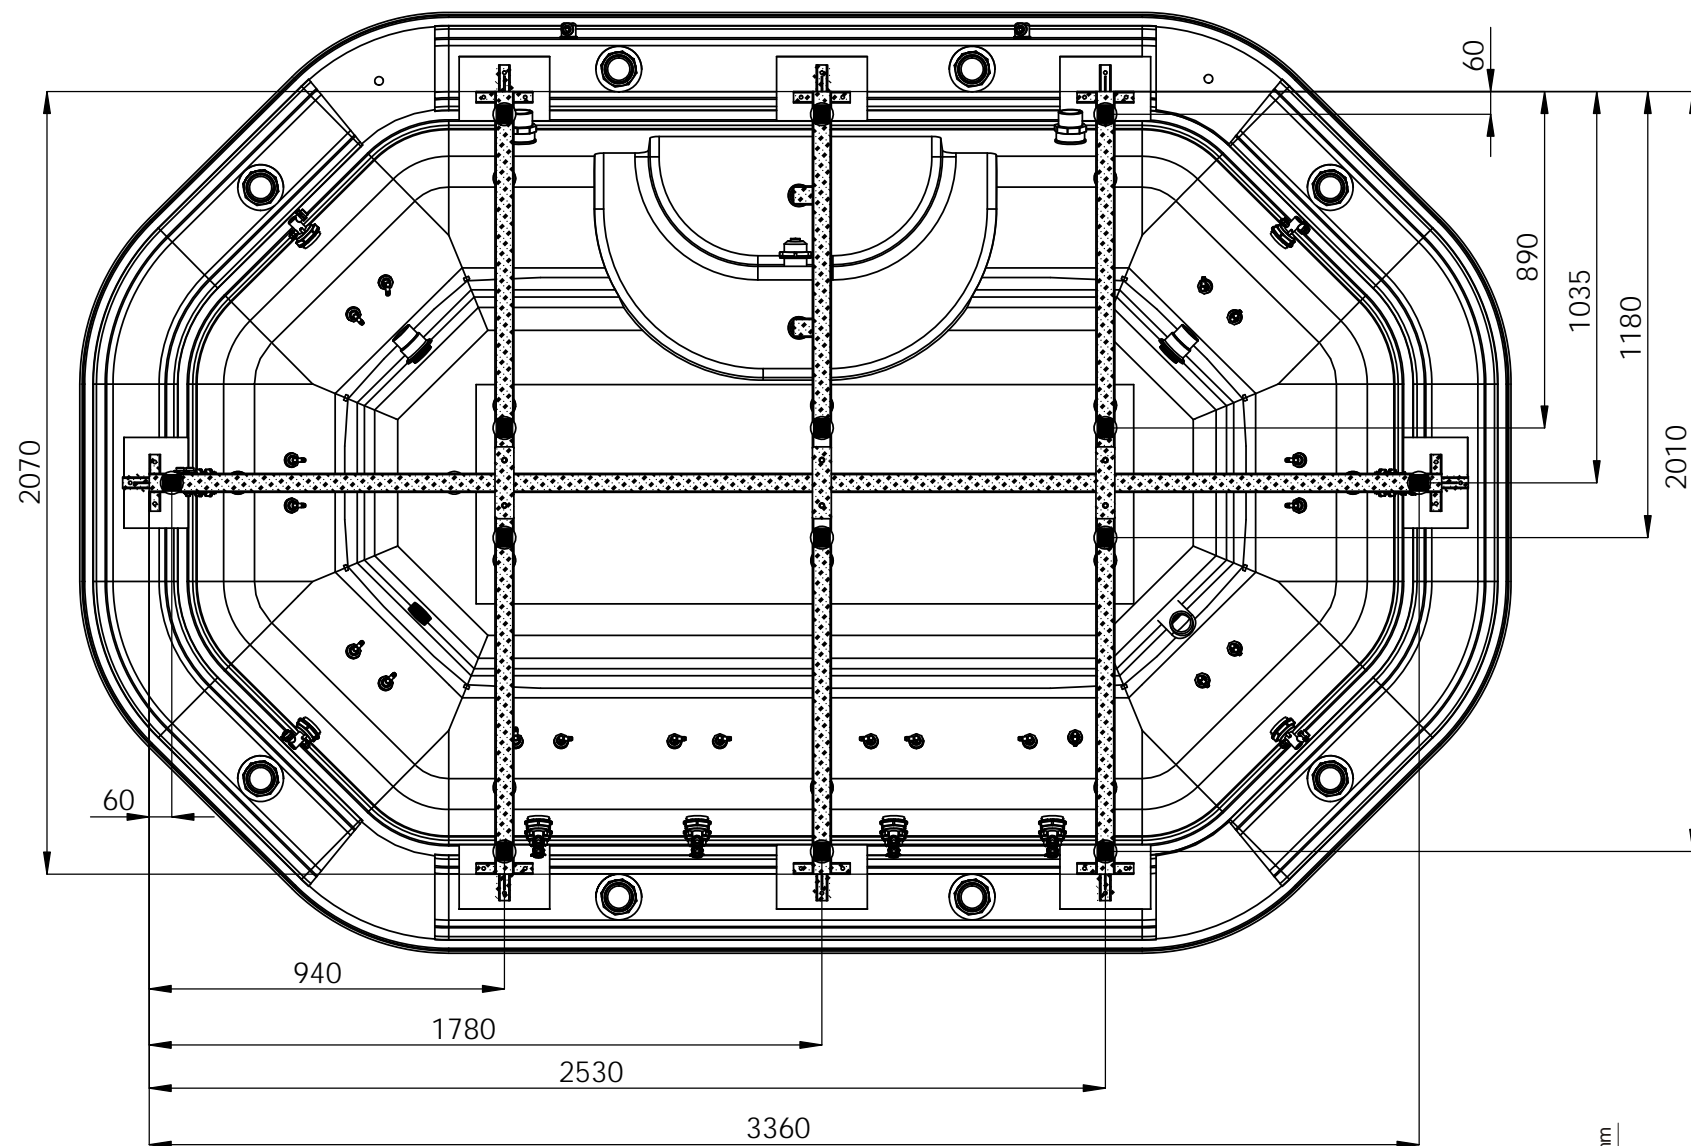

A	Suction-Water Massage Pump 1	2"BSP FEMALE THREAD
B	Suction-Water Massage Pump 2	2"BSP FEMALE THREAD
C	Return-Water Massage Pump 1	2"BSP FEMALE THREAD
D	Return-Water Massage Pump 2	2"BSP FEMALE THREAD
E	Return-Air Massage	2"BSP FEMALE THREAD
F	Suction/Return-Filtration Pump Bottom Spa	2"BSP FEMALE THREAD
G	Return-Filtration Pump Inlets (2x)	2"BSP FEMALE THREAD
H	Overflow Drains	2"5"BSP FEMALE THREAD
I	Light (Optional)	Optional

WARNING:
It's essential to keep a minimum clearance access of **700mm** all around.