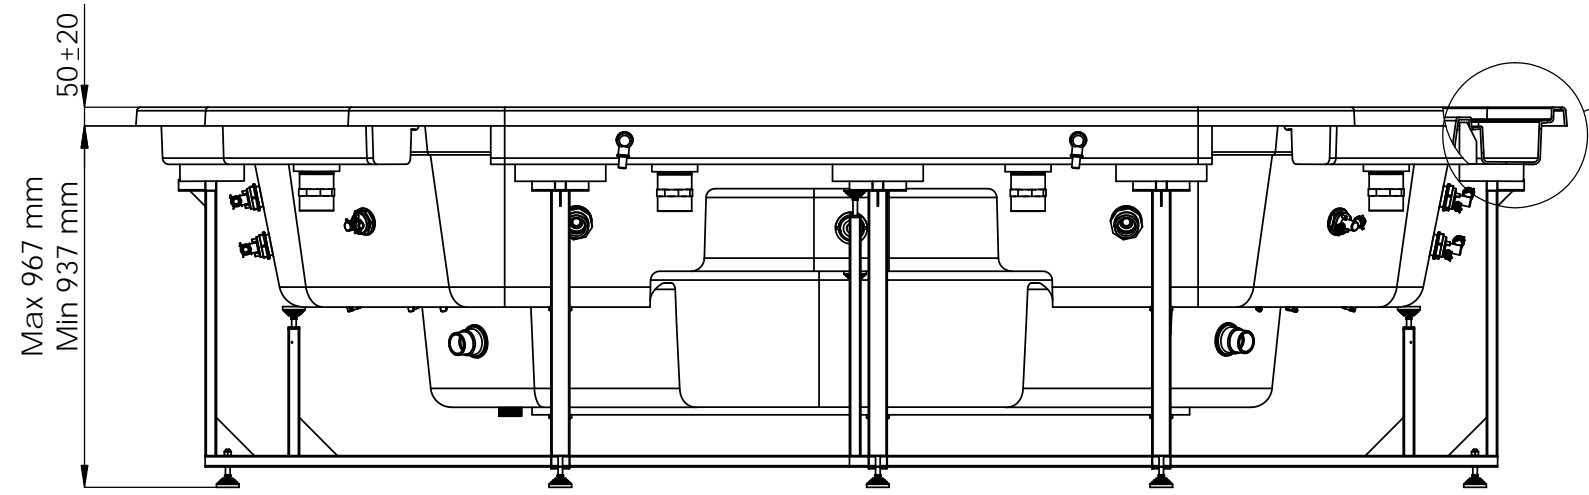

General specifications	
Spa weight (dry)	373 Kg
Spa weight (filled)	2863 Kg
Package dimension	3970x2250x2200mm
Package weight	595 Kg

DETAIL GRID
SCALE 1:4

According to our policy of continuous improvement, dimensions, features or components of this product can be partially or completely changed without prior notice. It's Customer responsibility to verify that this is the last version of the drawing

↑ ↑
HYDRAULIC CONNECTIONS ACCESS

Change No.	Date	Name	Modification
03	12/06/2014	I.Pozo	New spare template
02	19/09/2013	X.Codina	New Templates
01	18/11/2009	M.Freixes	Updating dimensions

Remarks Dimensions in mm. General Tolerances +/- 10mm			COMMERCIAL DRAWING		
Drawn	17/03/2009	C. Garcia			
Checked	17/03/2009	A.Deu		Part Number	43598
Scale	1:20			Rev.	03
Sheet	1/3			First Angle Projection	
General Tolerance DIN 7168 ISO 2768g					
Property of IBERSPA S.L. Avda. Pla d'Urgell 2-8 25200 Cervera, Spain. Don't use without permission. Keep this information confidential and use it solely for the permitted purpose.					

Change No.	Date	Name	Modification
03	12/06/2014	I.Pozo	New spare template
02	19/09/2013	X.Codina	New Templates
01	18/11/2009	M.Freixes	Updating dimensions

Remarks Dimensions in mm. General Tolerances +/- 10mm			COMMERCIAL		
Drawn	17/03/2009	C. Garcia		Part Number	Rev.
Checked	17/03/2009	A.Deu		43598	03
Scale	1:20	General Tolerance DIN 7168 ISO 2768g		First Angle Projection	
Sheet	2/3		Property of IBERSPA S.L. Avda. Pla d'Urgell 2-8 25200 Cervera, Spain. Don't use without permission. Keep this information confidential and use it solely for the permitted purpose.		