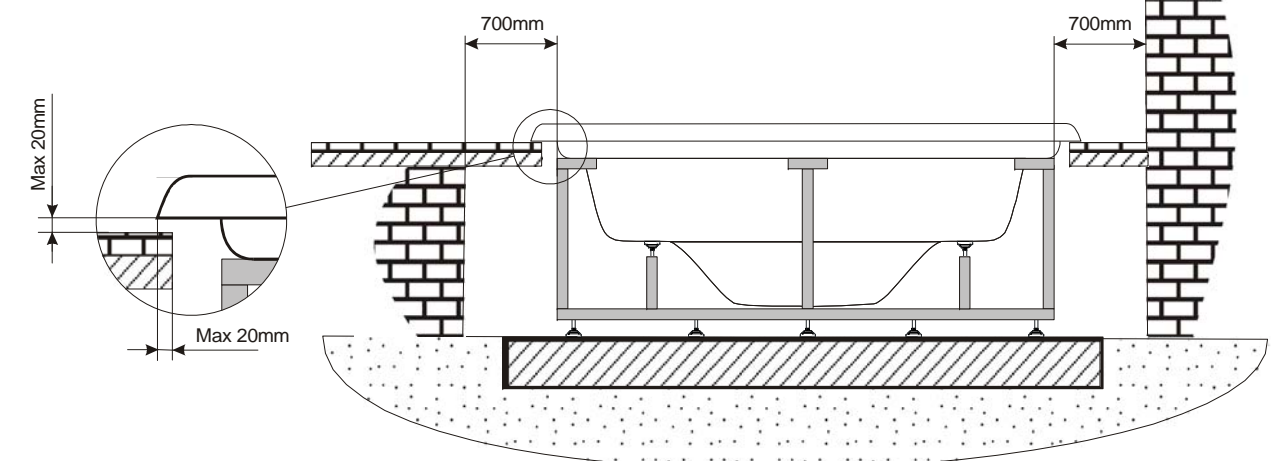

General specifications	
Spa weight (dry)	373 Kg
Spa weight (filled)	2863 Kg
Package dimension	3970x2250x2200mm
Package weight	595 Kg

DETAIL GRID
SCALE 1:4

According to our policy of continuous improvement, dimensions, features or components of this product can be partially or completely changed without prior notice. It's Customer responsibility to verify that this is the last version of the drawing

↑ ↑
HYDRAULIC CONNECTIONS ACCESS

Change No.	Date	Name	Modification
03	12/06/2014	I.Pozo	New spare template
02	19/09/2013	X.Codina	New Templates
01	18/11/2009	M.Freixes	Updating dimensions

Remarks Dimensions in mm. General Tolerances +/- 10mm			COMMERCIAL DRAWING		
Drawn	17/03/2009	C. Garcia			
Checked	17/03/2009	A.Deu		Part Number	43598
Scale	1:20			Rev.	03
Sheet	1/3			First Angle Projection	
General Tolerance DIN 7168 ISO 2768g					
Property of IBERSPA S.L. Avda. Pla d'Urgell 2-8 25200 Cervera, Spain. Don't use without permission. Keep this information confidential and use it solely for the permitted purpose.					

A	Suction-Water Massage Pump 1	2"BSP FEMALE THREAD
B	Suction-Water Massage Pump 2	2"BSP FEMALE THREAD
C	Return-Water Massage Pump 1	2"BSP FEMALE THREAD
D	Return-Water Massage Pump 2	2"BSP FEMALE THREAD
E	Return-Air Massage	2"BSP FEMALE THREAD
F	Suction/Return-Filtration Pump Bottom Spa	2"BSP FEMALE THREAD
G	Return-Filtration Pump Inlets (2x)	2"BSP FEMALE THREAD
H	Overflow Drains	2"5"BSP FEMALE THREAD
I	Light (Optional)	Optional

WARNING:
It's essential to keep a minimum clearance access of **700mm** all around.

DETAIL A
SCALE 1:5

Max 60 mm
Min 30 mm

According to our policy of continuous improvement, dimensions, features or components of this product can be partially or completely changed without prior notice.
It's Customer responsibility to verify that this is the last version of the drawing