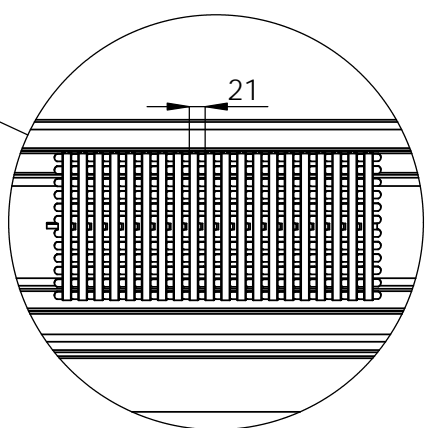

General specifications	
Spa weight (dry)	373 Kg
Spa weight (filled)	2863 Kg
Package dimension	3970x2250x2200mm
Package weight	595 Kg

DETAIL GRID
SCALE 1:4

According to our policy of continuous improvement, dimensions, features or components of this product can be partially or completely changed without prior notice. It's Customer responsibility to verify that this is the last version of the drawing

↑ ↑
HYDRAULIC CONNECTIONS ACCESS

Change No.	Date	Name	Modification
03	12/06/2014	I.Pozo	New spare template
02	19/09/2013	X.Codina	New Templates
01	18/11/2009	M.Freixes	Updating dimensions

Remarks Dimensions in mm. General Tolerances +/- 10mm			COMMERCIAL DRAWING		
Drawn	17/03/2009	C. Garcia			
Checked	17/03/2009	A.Deu		Part Number	43598
Scale	1:20			Rev.	03
Sheet	1/3			First Angle Projection	
General Tolerance DIN 7168 ISO 2768g					
Property of IBERSPA S.L. Avda. Pla d'Urgell 2-8 25200 Cervera, Spain. Don't use without permission. Keep this information confidential and use it solely for the permitted purpose.					

Change No.	Date	Name	Modification
03	12/06/2014	I.Pozo	New spare template
02	19/09/2013	X.Codina	New Templates
01	18/11/2009	M.Freixes	Updating dimensions

Remarks Dimensions in mm. General Tolerances +/- 10mm			COMMERCIAL		
Drawn	17/03/2009	C. Garcia		Part Number	Rev.
Checked	17/03/2009	A.Deu		43598	03
Scale	1:20	General Tolerance DIN 7168 ISO 2768g		First Angle Projection	
Sheet	2/3		Property of IBERSPA S.L. Avda. Pla d'Urgell 2-8 25200 Cervera, Spain. Don't use without permission. Keep this information confidential and use it solely for the permitted purpose.		