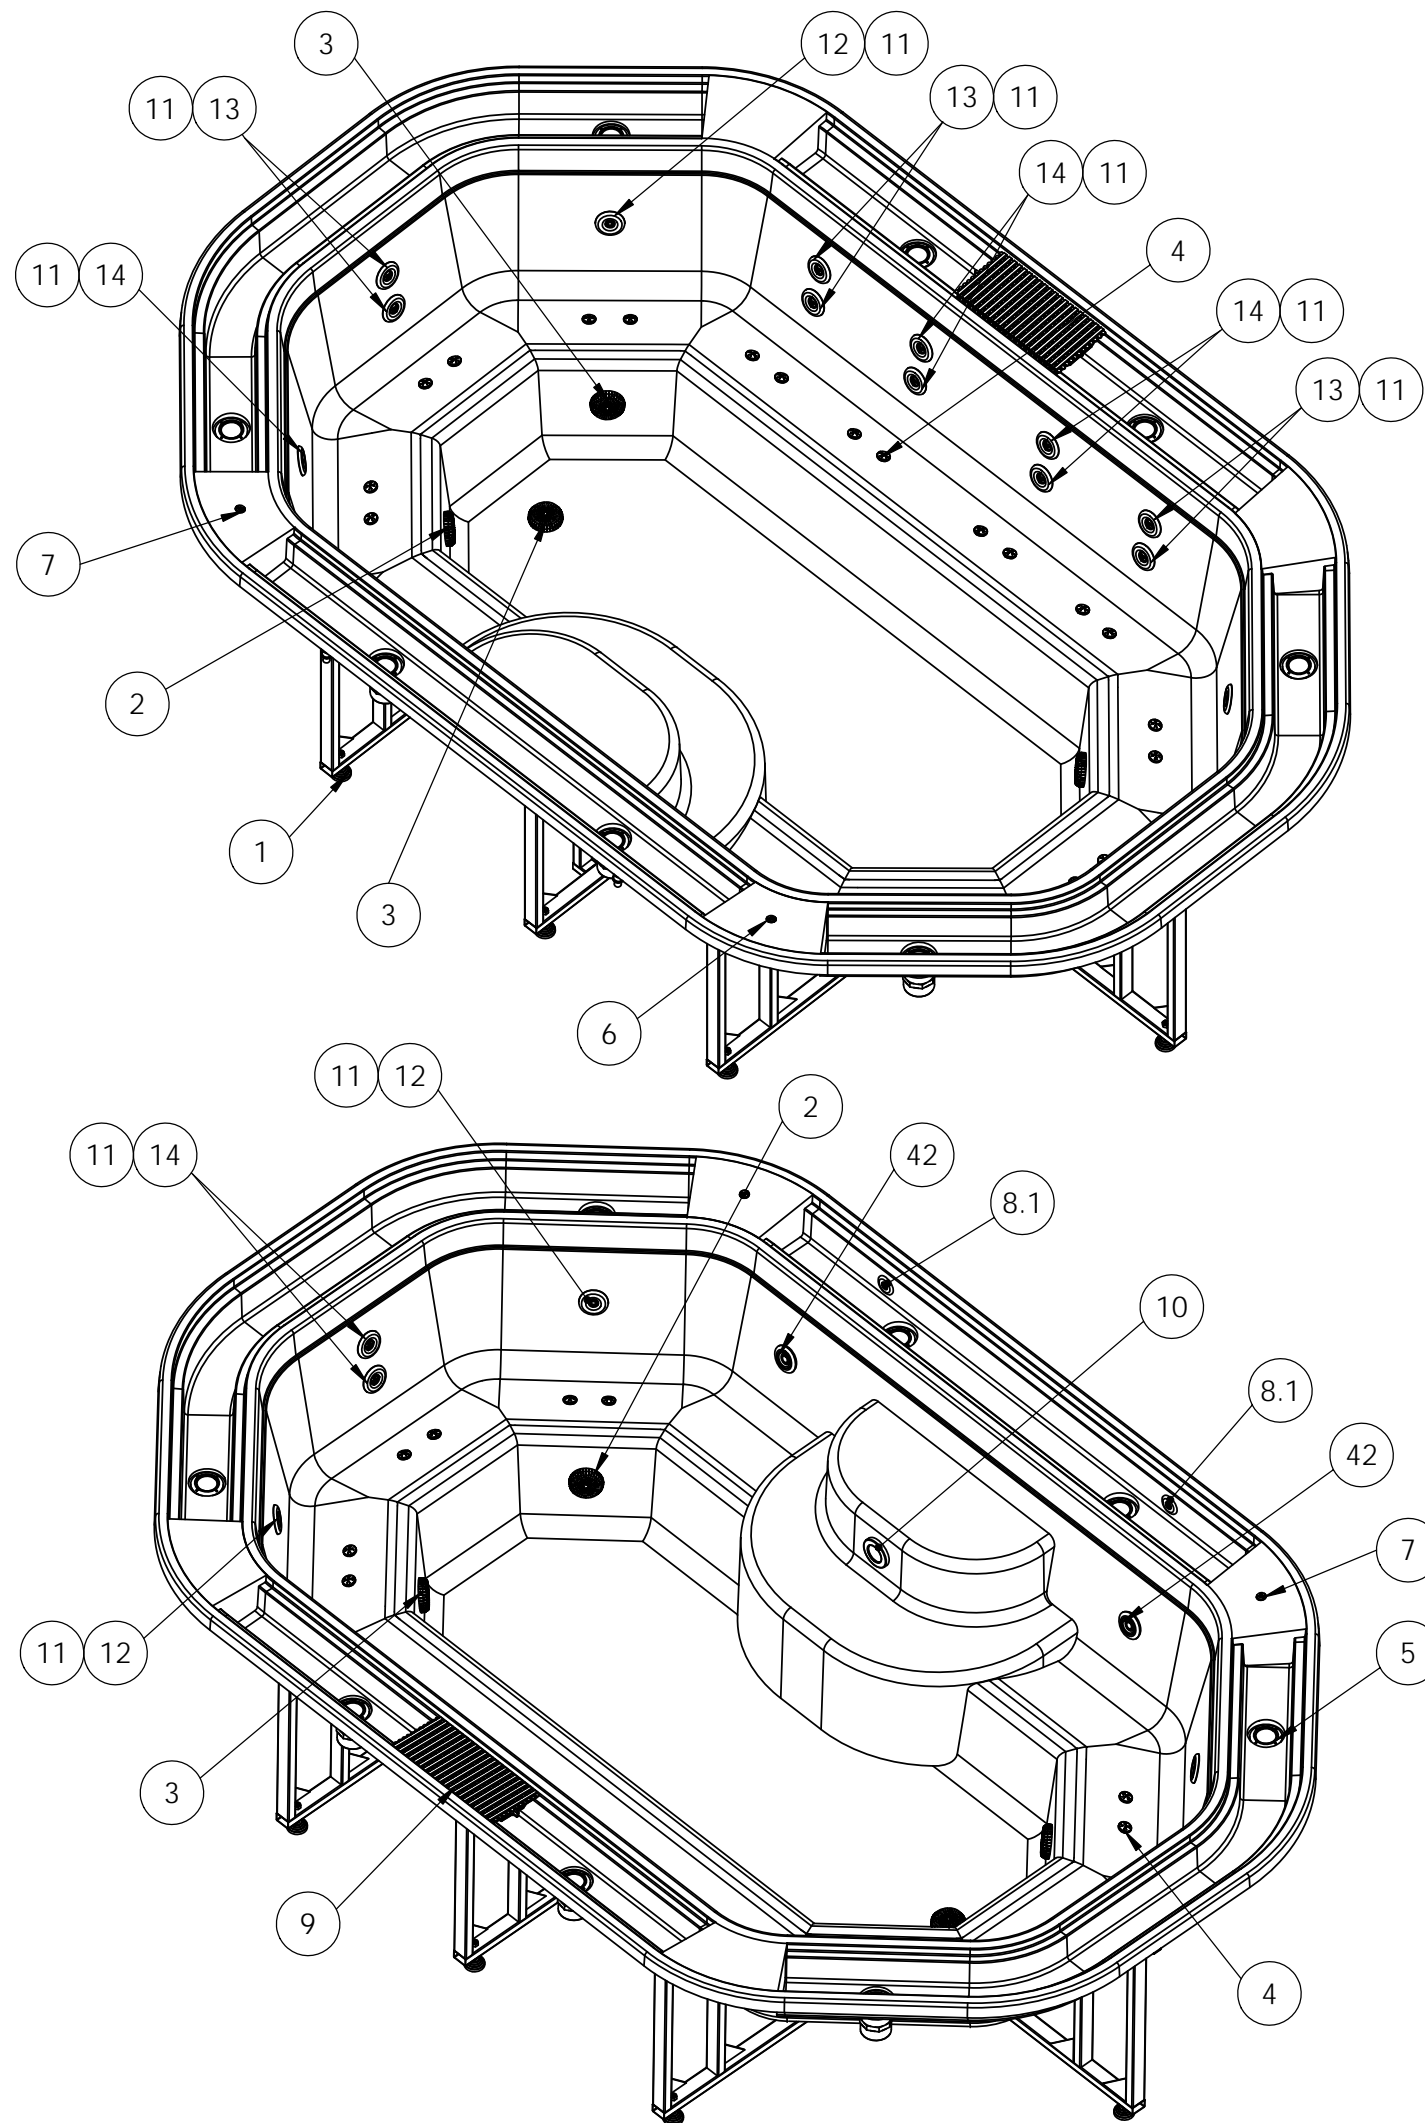

↑ ↑
HYDRAULIC CONNECTIONS ACCESS

Change No.	Date	Name	Modification
03	12/06/2014	I.Pozo	New spare template
02	19/09/2013	X.Codina	New Templates
01	18/11/2009	M.Freixes	Updating dimensions

Remarks Dimensions in mm. General Tolerances +/- 10mm			COMMERCIAL DRAWING		
Drawn	17/03/2009	C. Garcia			
Checked	17/03/2009	A.Deu		Part Number	43598
Scale	1:20			Rev.	03
Sheet	1/3			First Angle Projection	
General Tolerance DIN 7168 ISO 2768g					
Property of IBERSPA S.L. Avda. Pla d'Urgell 2-8 25200 Cervera, Spain. Don't use without permission. Keep this information confidential and use it solely for the permitted purpose.					

A	Suction-Water Massage Pump 1	2"BSP FEMALE THREAD
B	Suction-Water Massage Pump 2	2"BSP FEMALE THREAD
C	Return-Water Massage Pump 1	2"BSP FEMALE THREAD
D	Return-Water Massage Pump 2	2"BSP FEMALE THREAD
E	Return-Air Massage	2"BSP FEMALE THREAD
F	Suction/Return-Filtration Pump Bottom Spa	2"BSP FEMALE THREAD
G	Return-Filtration Pump Inlets (2x)	2"BSP FEMALE THREAD
H	Overflow Drains	2"5"BSP FEMALE THREAD
I	Light (Optional)	Optional

WARNING:
It's essential to keep a minimum clearance access of **700mm** all around.

DETAIL A
SCALE 1:5

Max 60 mm
Min 30 mm

According to our policy of continuous improvement, dimensions, features or components of this product can be partially or completely changed without prior notice.
It's Customer responsibility to verify that this is the last version of the drawing

Change No.	Date	Name	Modification
03	12/06/2014	I.Pozo	New spare template
02	19/09/2013	X.Codina	New Templates
01	18/11/2009	M.Freixes	Updating dimensions

Remarks Dimensions in mm. General Tolerances +/- 10mm			COMMERCIAL		
Drawn	17/03/2009	C. Garcia		Part Number	Rev.
Checked	17/03/2009	A.Deu		43598	03
Scale	1:20	General Tolerance DIN 7168 ISO 2768g		First Angle Projection	
Sheet	2/3		Property of IBERSPA S.L. Avda. Pla d'Urgell 2-8 25200 Cervera, Spain. Don't use without permission. Keep this information confidential and use it solely for the permitted purpose.		