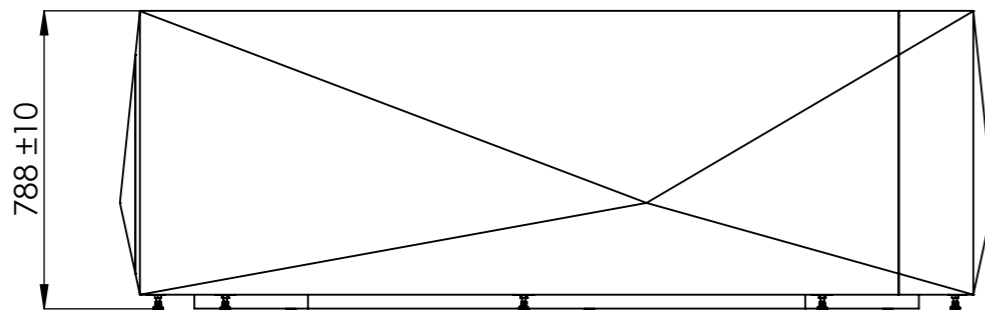

General specifications	
Spa weight (empty)	573 Kg
Spa weight (full)	1.425 Kg

↑
DRAIN
SIDE

↑
ELECTRICAL BOARD CONNECTIONS ACCESS

↑
DRAIN
SIDE

According to our policy of continuous improvement, dimensions, features or components of this product can be partially or completely changed without prior notice. It's Customer responsibility to verify that this is the last version of the drawing

01	17/12/2018	D.Castillo	Spa weight added.						
Change No.	Date	Name	Modification						
Remarks							COMMERCIAL		
Dimensions in mm. General Tolerances +/- 10mm									
Drawn	26/01/2018	R.Valles			Part Number		Rev.		First Angle Projection
Checked	26/01/2018	V. Saiz			69944		01		
Scale 1:20	General Tolerance								
Sheet 1/3	DIN 7168 ISO 2768g								