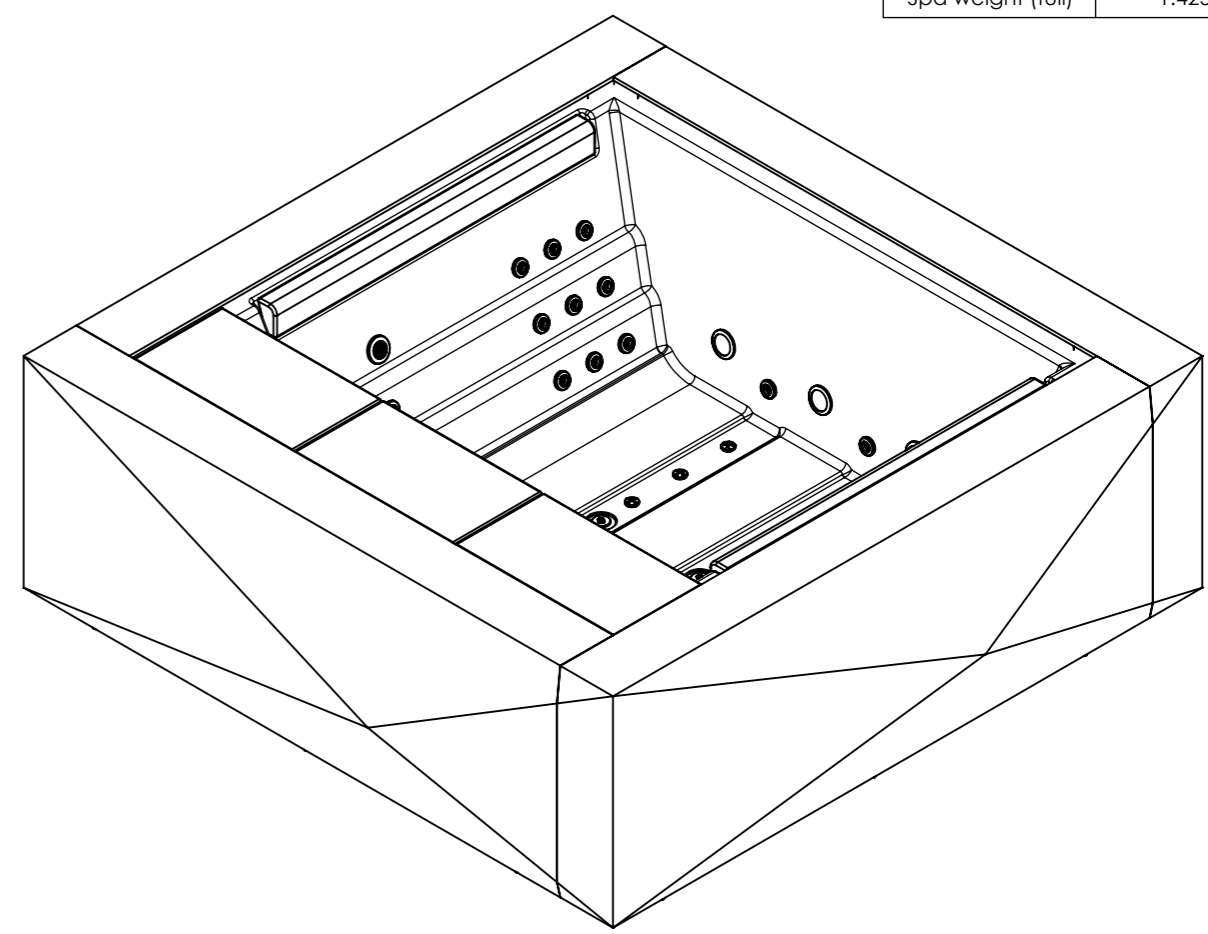

General specifications	
Spa weight (empty)	573 Kg
Spa weight (full)	1.425 Kg

↑
DRAIN
SIDE

↑
ELECTRICAL BOARD CONNECTIONS ACCESS

↑
DRAIN
SIDE

According to our policy of continuous improvement, dimensions, features or components of this product can be partially or completely changed without prior notice. It's Customer responsibility to verify that this is the last version of the drawing

01	17/12/2018	D.Castillo	Spa weight added.						
Change No.	Date	Name	Modification						
Remarks							COMMERCIAL		
Dimensions in mm. General Tolerances +/- 10mm									
Drawn	26/01/2018	R.Valles			Part Number		Rev.		First Angle Projection
Checked	26/01/2018	V. Saiz			69944		01		
Scale 1:20	General Tolerance								
Sheet 1/3	DIN 7168 ISO 2768g								