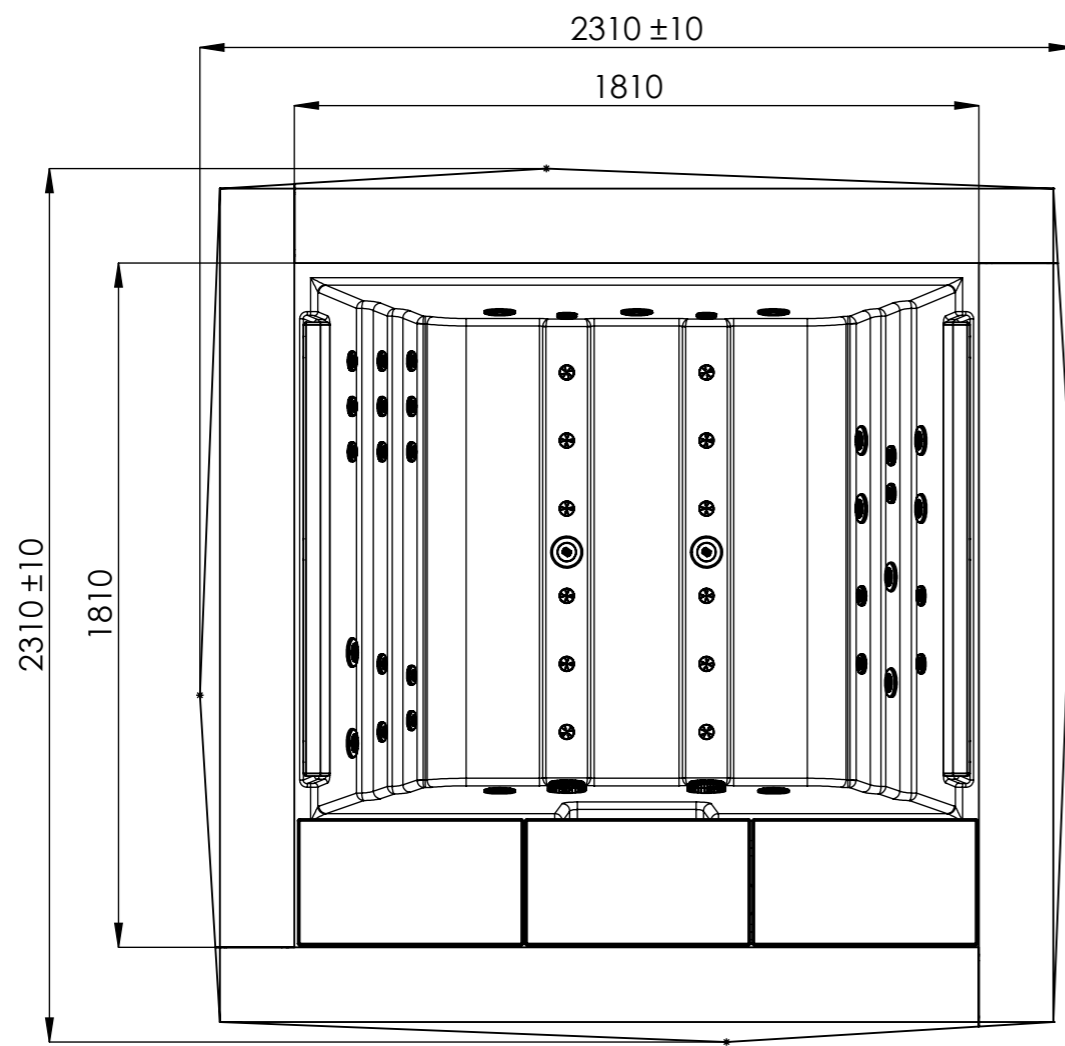

General specifications	
Spa weight (empty)	573 Kg
Spa weight (full)	1.425 Kg

↑
DRAIN
SIDE

↑
ELECTRICAL BOARD CONNECTIONS ACCESS

↑
DRAIN
SIDE

According to our policy of continuous improvement, dimensions, features or components of this product can be partially or completely changed without prior notice. It's Customer responsibility to verify that this is the last version of the drawing

01	17/12/2018	D.Castillo	Spa weight added.						
Change No.	Date	Name	Modification						
Remarks							COMMERCIAL		
Dimensions in mm. General Tolerances +/- 10mm									
Drawn	26/01/2018	R.Valles			Part Number		Rev.		First Angle Projection
Checked	26/01/2018	V. Saiz			69944		01		
Scale 1:20	General Tolerance								
Sheet 1/3	DIN 7168 ISO 2768g								